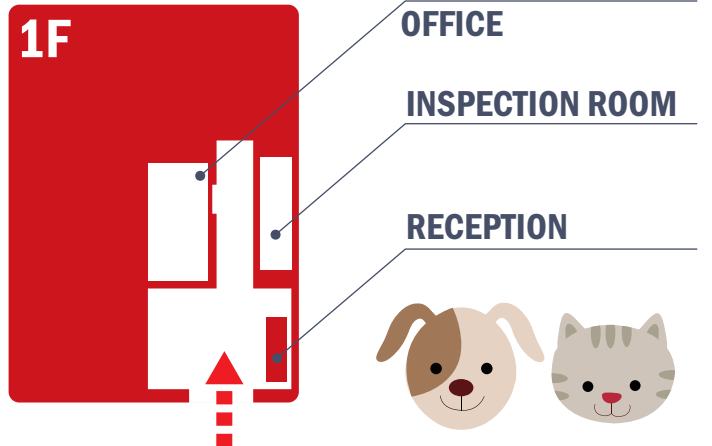

C Exit

B Exit

A Exit

Free shuttle bus

gate

about 20 minute walk
from international passenger terminal

HANEDA AIRPORT
INTERNATIONAL TERMINAL STATION

TO DOMESTIC PASSENGER TERMINAL